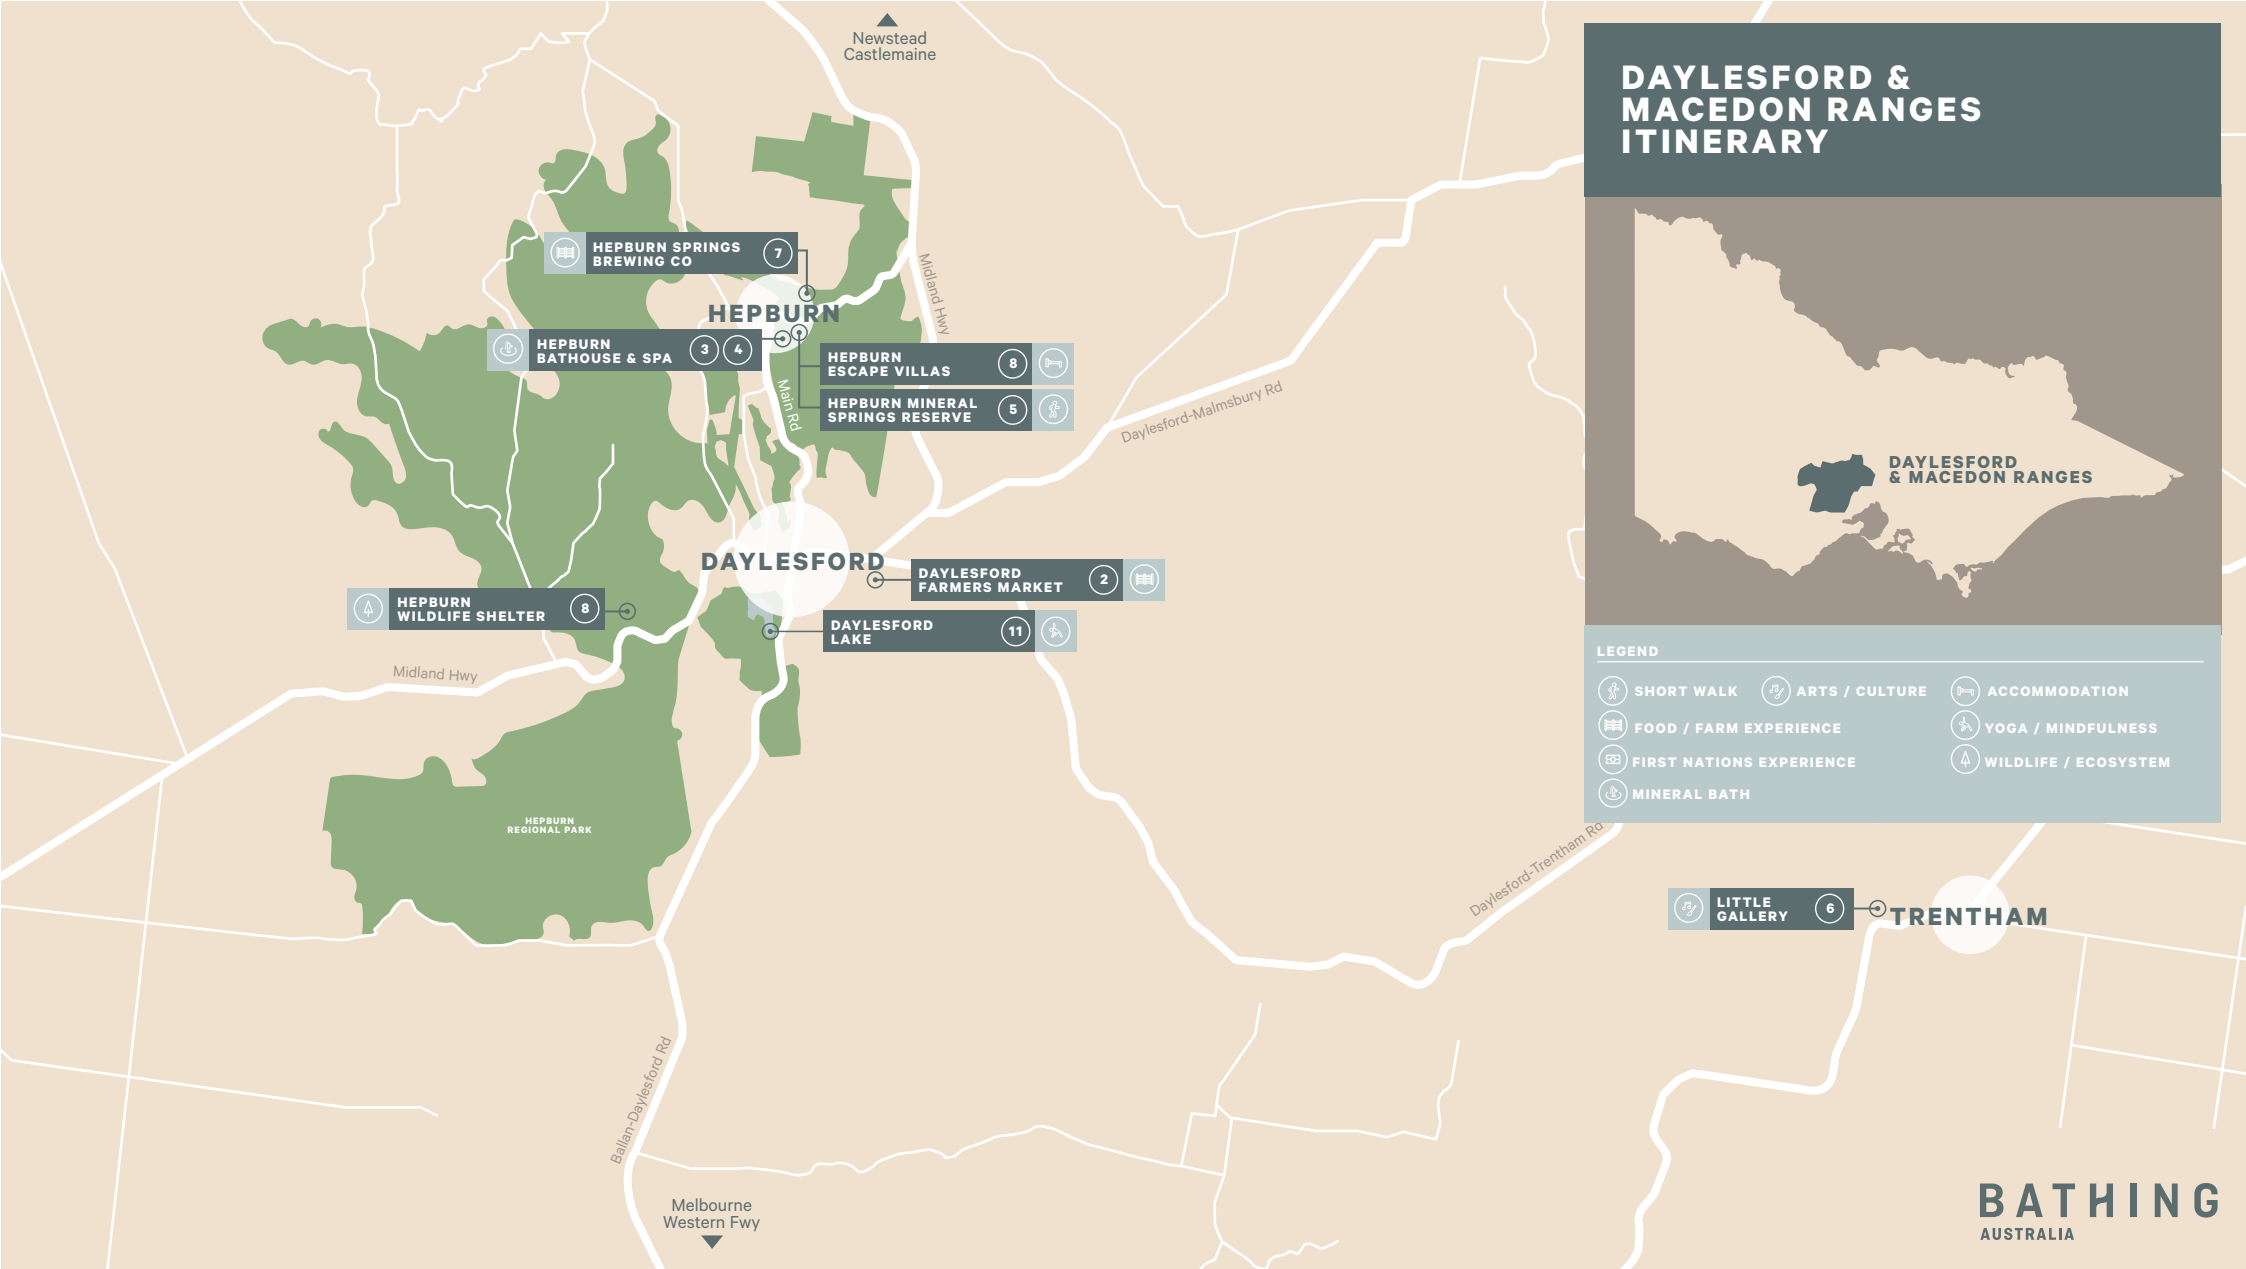

DAYLESFORD & MACEDON RANGES ITINERARY

LEGEND

SHORT WALK	ARTS / CULTURE	ACCOMMODATION
FOOD / FARM EXPERIENCE	YOGA / MINDFULNESS	WILDLIFE / ECOSYSTEM
FIRST NATIONS EXPERIENCE	MINERAL BATH	

LITTLE GALLERY **6** **TRENTHAM**